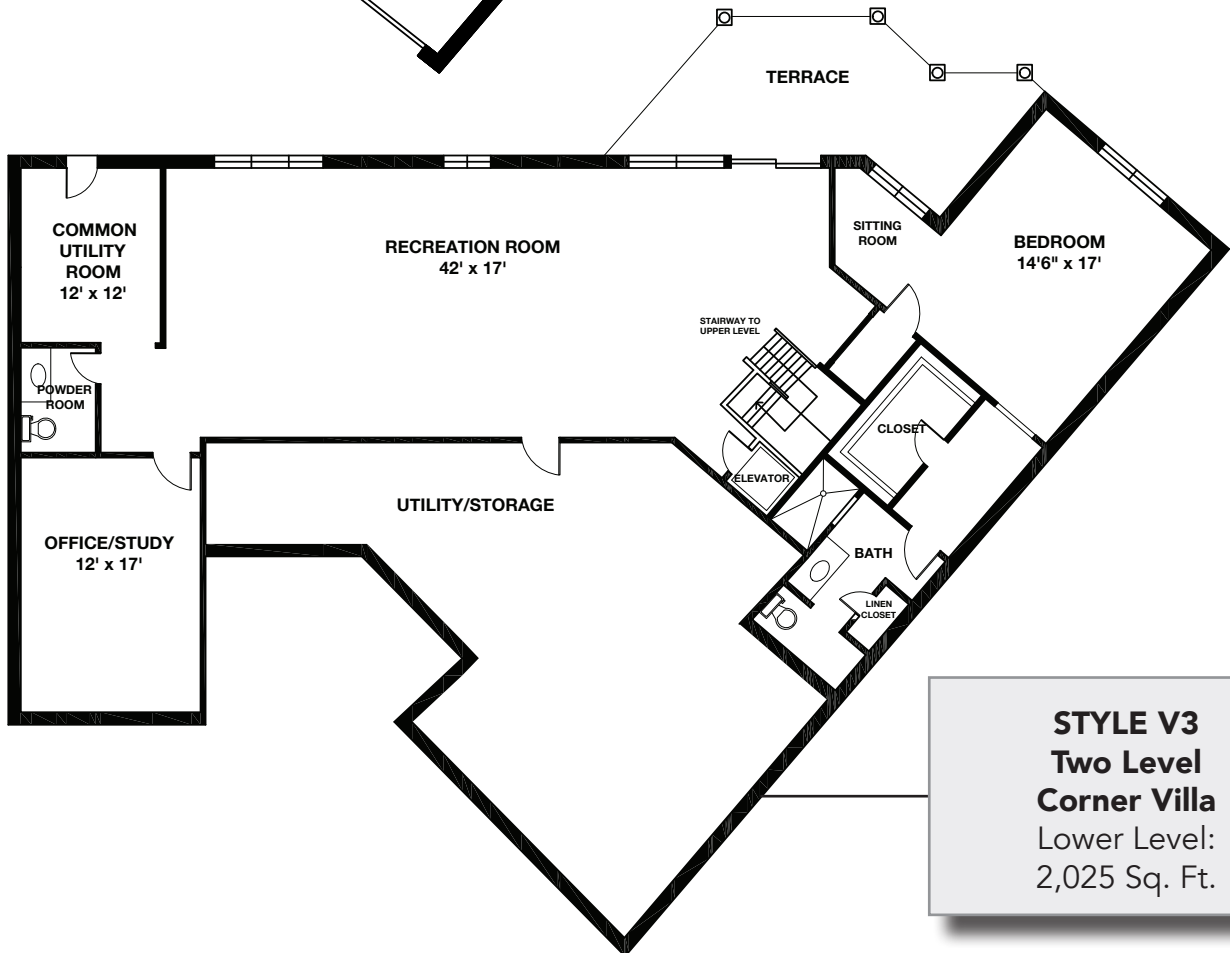

STYLE V3
Two Level
Corner Villa
 First Level: 2,222 Sq. Ft.

STYLE V3
Two Level
Corner Villa
 Lower Level:
 2,025 Sq. Ft.

Note: Floor plans and dimensions may vary due to construction variances and customizations.